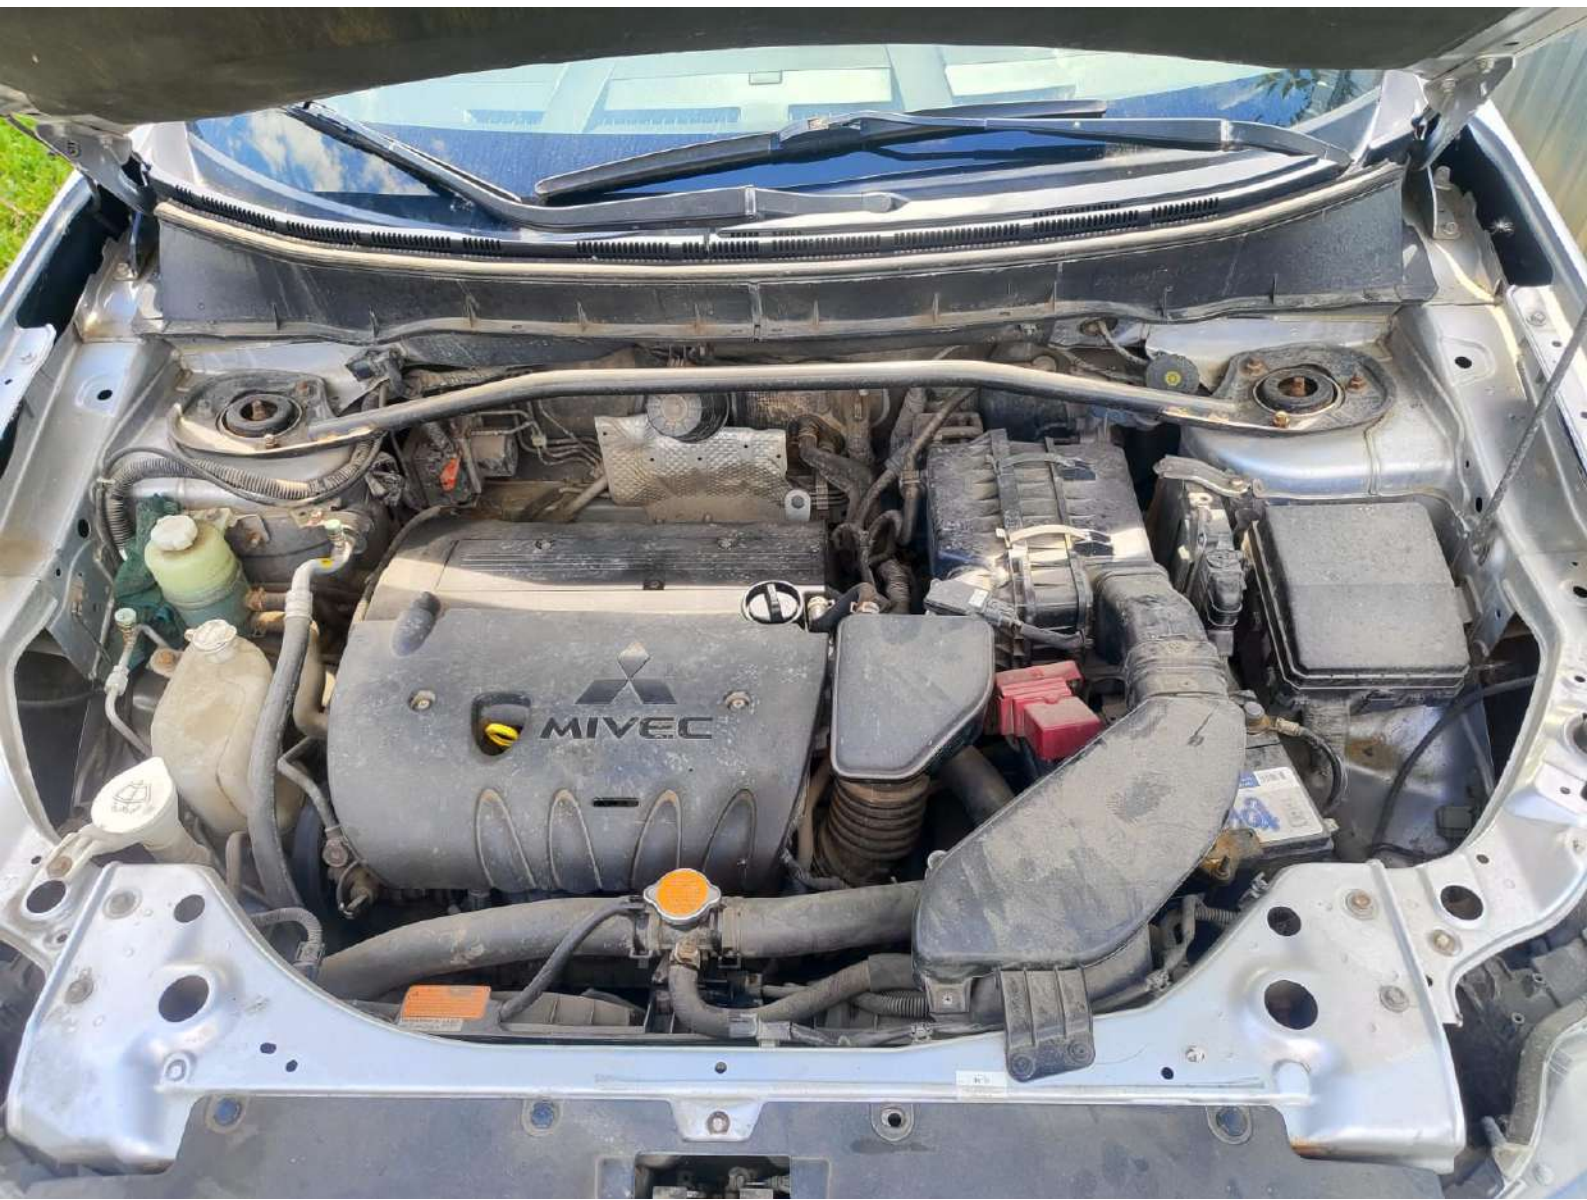

Т 630 PH 58 RUS

26°C
P
ODO 188924 km
F
E

Warning lights: battery, engine, ABS, and others.

T 630 PH 58.
RUS